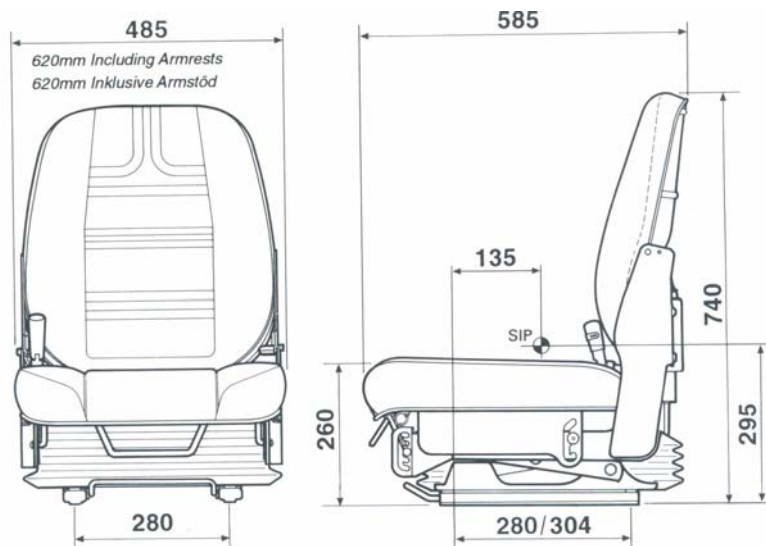

SEA VIKING MARINE CHAIR WITHOUT PEDESTAL

Chair shown with
armrests and headrest
fitted

ALL DIMENSIONS ARE IN MM. WEGHT OF CHAIR :- 34kg