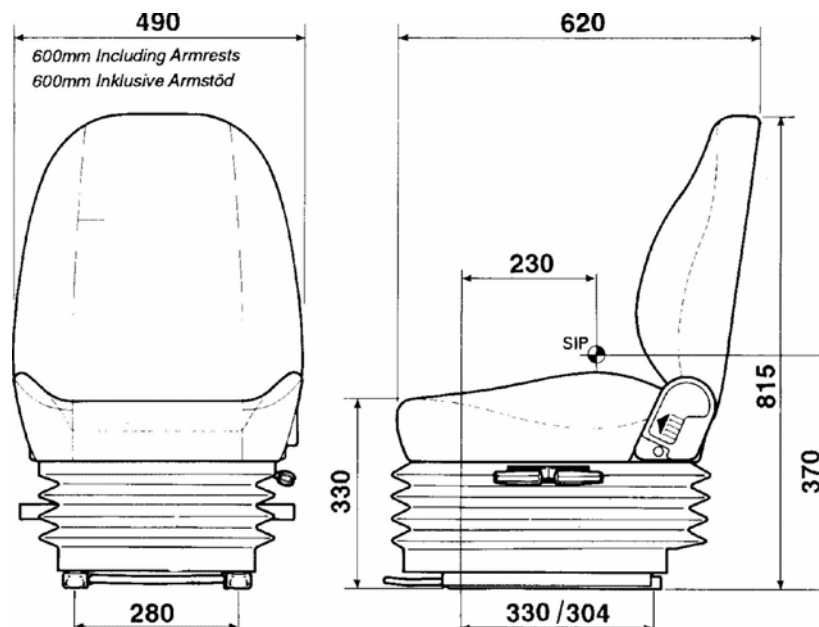

SEA RAIDER HEAVY DUTY MARINE CHAIR WITHOUT PEDESTAL

Chair shown with 100mm
armrests and headrest
fitted.
Lava Grey fabric trim

ALL DIMENSIONS ARE IN mm. Weight of chair:- 40kg approx