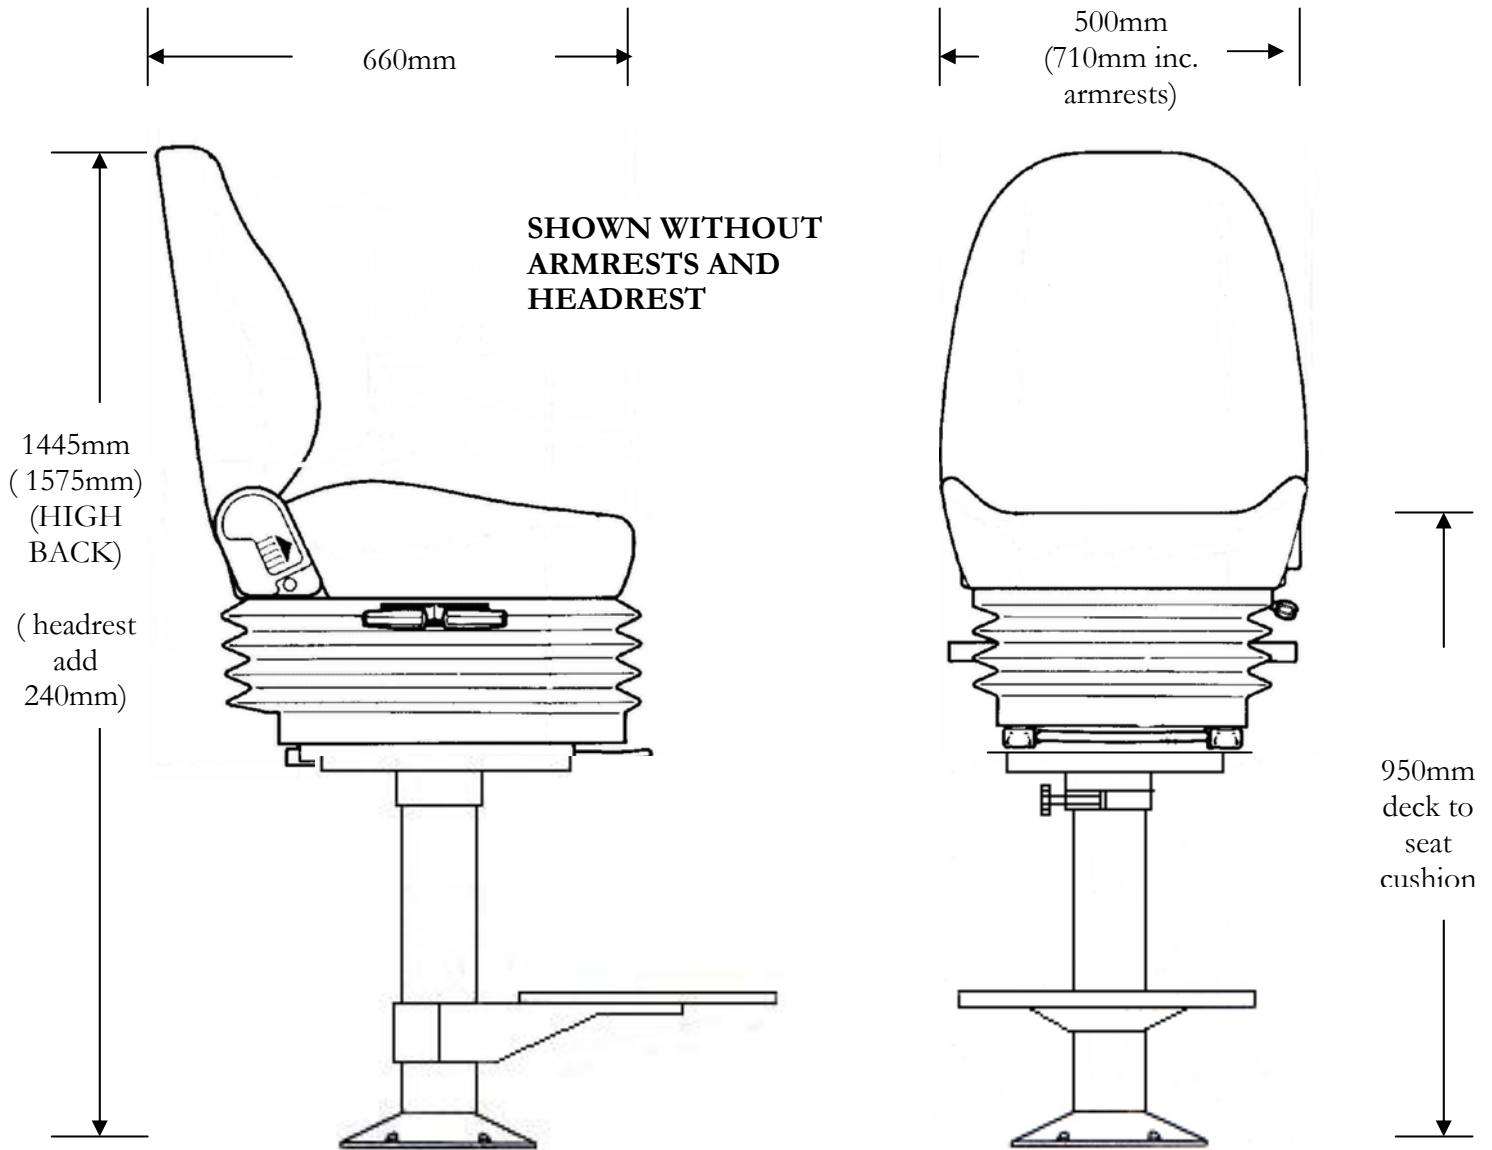

SEA RAIDER CHAIR FITTED TO POLISHED PEDESTAL

THE ABOVE CHAIR INCORPORATES THE FOLLOWING FEATURES:-

- 100mm Heavy Duty mechanical suspension unit absorbs vibration**
- 60mm seat height and tilt adjustment**
- Adjustable 5 position lumbar support**
- Headrest and Extra-wide armrests (optional)**
- Ergonomically contoured seat cushions**
- Available with/without mounting pedestal and footrest**
- Lap type seat belt available**
- Fabric, PVC and leather trims**