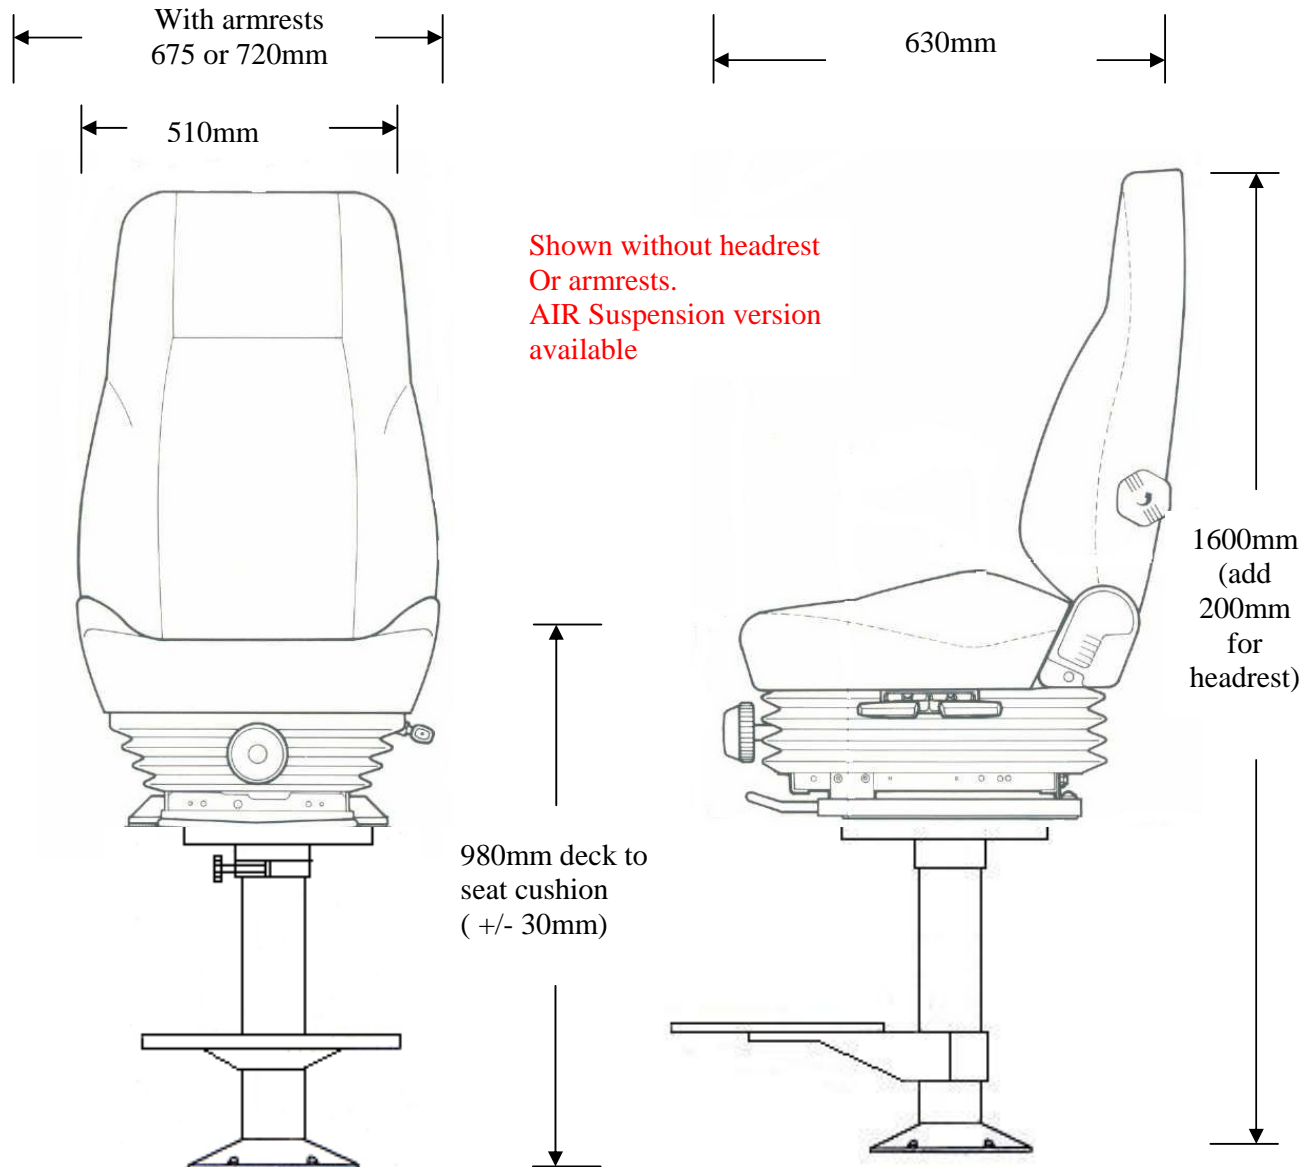

524 SEA RAIDER HIGH BACK ON STAINLESS PEDESTAL

100MM HEAVY DUTY SUSPENSION (ADJUSTABLE FOR WEIGHT to 150 kg)
HIGH BACKREST WITH ERGONOMIC CONTOURED CUSHIONS
BACKREST RECLINE
60MM HEIGHT AND TILT ADJUSTMENT
SLIDERAILS FOR 200mm FORE/AFT MOVEMENT
ADJUSTABLE LUMBAR SUPPORT
VARIOUS TRIM OPTIONS i.e. LEATHER, FABRIC OR PVC

100MM DIA STAINLESS PEDESTAL WITH FOOTREST (OPTIONAL shown)
100MM TILTABLE ARMRESTS (OPTIONAL)
ADJUSTABLE HEADREST (OPTIONAL)
AVAILABLE WITH LAP SEAT BELT OR HARNESS (OPTIONAL)